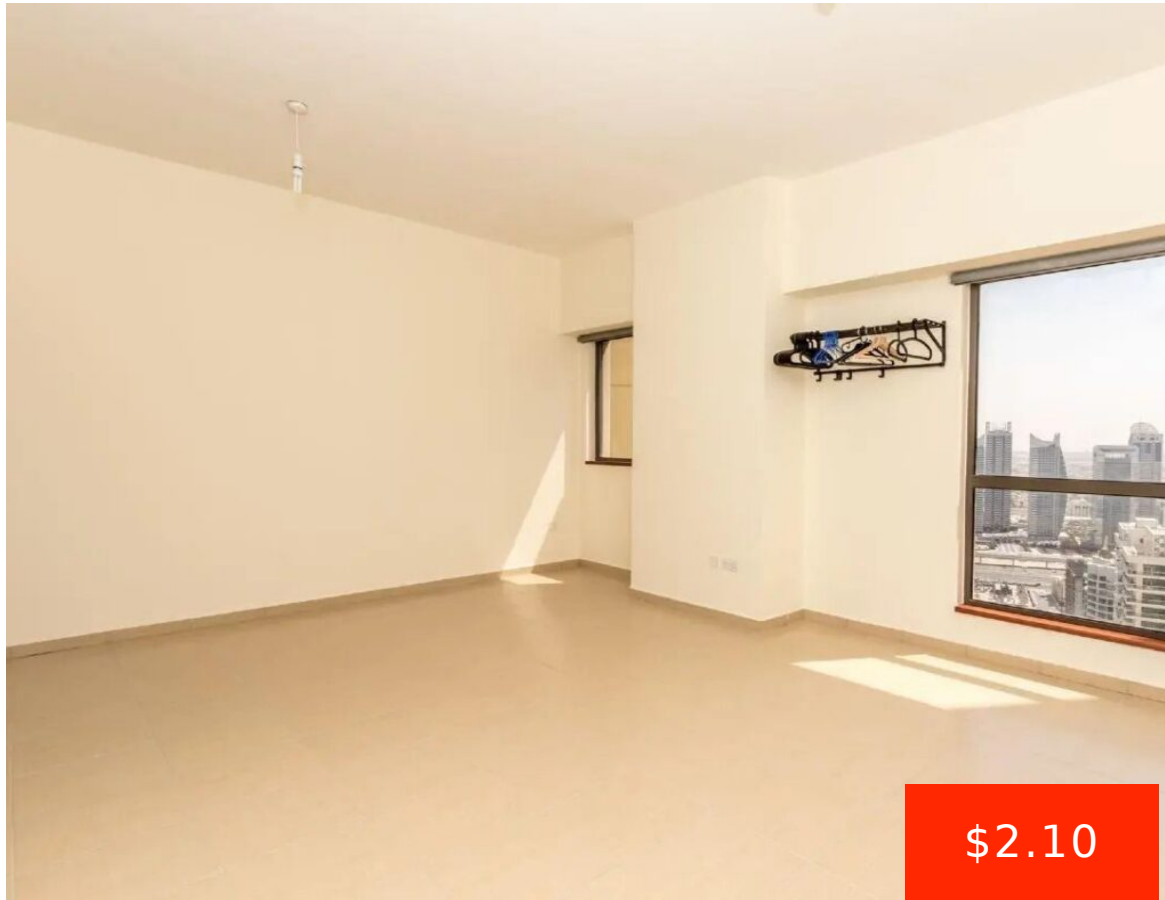

## 2 BEDROOM APARTMENT + STORAGE FOR SALE | SADAF 6, JBR

<https://jlbinternational.com>

\$2.10

- 2 dormitorios
- 3 baños
- Apartamento
- Venta
- 1421 m<sup>2</sup>

2 Bedroom Apartment + Storage for Sale | Sadaf 6, JBR Located in Jumeirah Beach Residence, this spacious 2-bedroom apartment in Sadaf 6 offers an ideal combination of space, views, and prime coastal living. With a total area of 1,421 sq.ft, the apartment features a well-planned layout including a bright living and dining area, two [...]